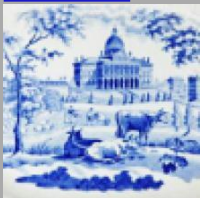

## Description:

An octagonal aesthetic movement earthenware plate printed in dark brown with under glaze color painting in shades of fuchsia or red, golden yellow, green and blue. The border pattern features a double row of geometric designs along the rim and the central pattern consists of wildflowers and blooming orchids surrounding two cartouches; one of Holy Trinity at Stratford - upon - Avon and another [expand \[+\]](#)

[BACK TO CATALOG INDEX](#)

Printing in a single color on earthenware and stoneware 1850-1900

[View All](#)

Landscapes and Waterscapes

[View All](#)