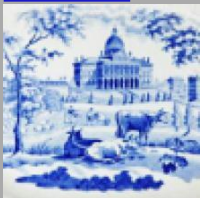

[enlarge \[+\]](#)

Description:

This large aesthetic movement earthenware plate is printed in dark brown with under glaze color painting in shades of fuchsia or red, golden yellow, green, and blue. The pattern features exotic blooming orchids and wildflowers mixed with maiden hair fern fronds and two cartouches; one of Windsor Castle and another of the Albert Memorial. Windsor Castle is in Windsor in the English county of [expand \[+\]](#)

[BACK TO CATALOG INDEX](#)

Printing in a single color on earthenware and stoneware 1850-1900

[View All](#)

Landscapes and Waterscapes

[View All](#)

The World - Wallis Gimson

[View All](#)

Examples by Maker