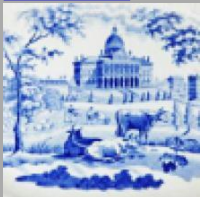

[enlarge \[+\]](#)

Description:

This large aesthetic movement earthenware plate is printed in dark brown. The border design features a double row of geometric shapes along the rim and, in the center, wildflowers and blooming Orchids surrounding two cartouches; one of St. Peters in Rome and another of Arc Du Carousel in Paris. The Basilica of Saint Peter is the most prominent building inside the Vatican City and built

[expand \[+\]](#)

[BACK TO CATALOG INDEX](#)

Printing in a single color on earthenware and stoneware 1850-1900

[View All](#)

Landscapes and Waterscapes

[View All](#)

The World - Wallis Gimson

[View All](#)