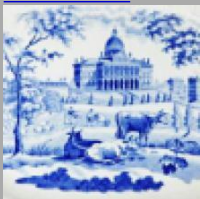

### Description:

An aesthetic movement earthenware plate printed in dark brown. The border design features a double row of geometric shapes along the rim and, in the center, wildflowers and blooming Orchids surrounding two cartouches; one of the Monument of Columbus in Spain and the other, the Lion of Lucerne. The Lion Monument in Lucerne is a giant dying lion carved out of a wall of sandstone

[expand \[+\]](#)

[BACK TO CATALOG INDEX](#)

Printing in a single color on earthenware and stoneware 1850-1900

[View All](#)

Landscapes and Waterscapes

[View All](#)

The World - Wallis Gimson

[View All](#)