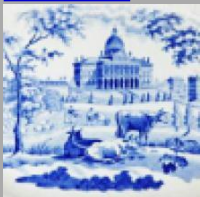

[enlarge \[+\]](#)

Description:

This octagonal earthenware plate is printed in dark brown and further enhanced by underglaze painting in shades of fuchsia or red, golden yellow, green and blue. The border design features a double row of geometric designs along the rim with gilt trim and, in the center, wildflowers, blooming orchids and a butterfly surrounding two cartouches; one that depicts The Temple Bar and the second [expand \[+\]](#)

[BACK TO CATALOG INDEX](#)

Printing in a single color on earthenware and stoneware 1850-1900

[View All](#)

Landscapes and Waterscapes

[View All](#)

The World - Wallis Gimson

[View All](#)

Examples by Maker