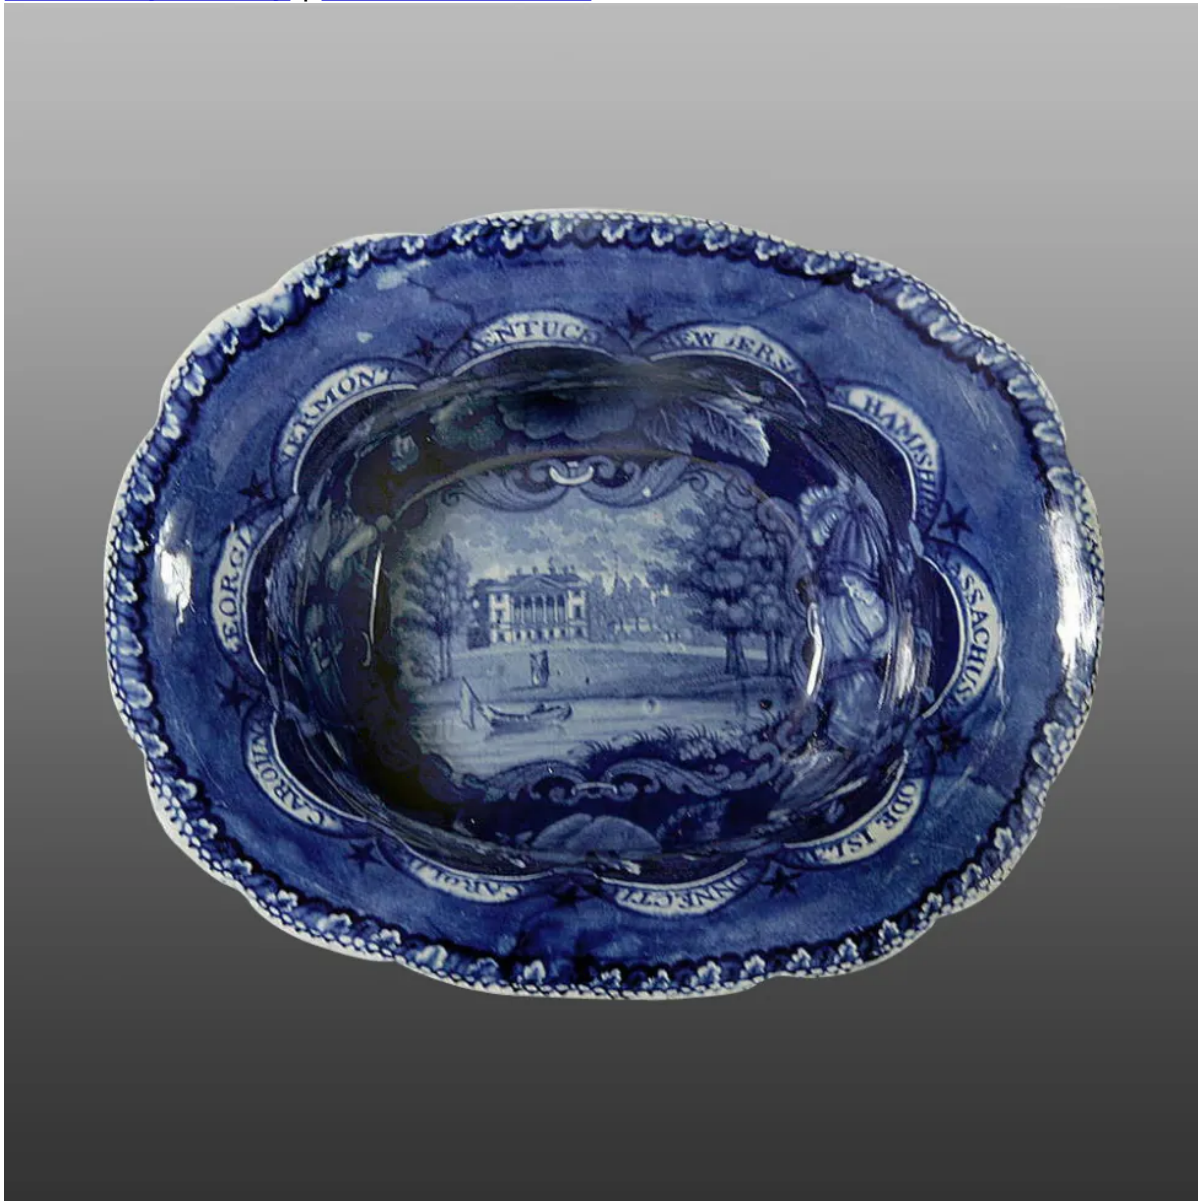

[View PDF](#)

Underglaze

Printing in a single color on earthenware and stoneware 1820-1850

[Add to My Gallery](#) | [Create an Album](#)

Pattern

[enlarge \[+\]](#)

Source

[enlarge \[+\]](#)

Shape Type

Dinner & Dessert Wares

Pattern Type

Commemorative, Heraldic and Historical Events

Date

1828-1835

Dimensions

- Length: 14.00 in (35.56 cm)

Maker

Ralph & James Clews

Maker's Mark:

Impressed

[enlarge \[+\]](#)

Description:

In spite of being fairly large, this 14 inch earthenware vegetable dish only had room inside for 10 of the 15 states' names. This is true of smaller examples in this series where as few as five of the names are printed. This is No. 12 in the Arman's numbering system and the view that appears on this dish is also found on several [expand \[+\]](#)

[BACK TO CATALOG INDEX](#)

Printing in a single color on earthenware and stoneware 1820-1850

[View All](#)

Commemorative, Heraldic and Historical Events

[View All](#)

States Border Series - Clews

[View All](#)