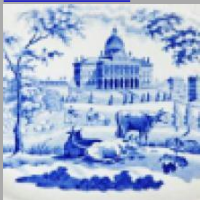

[enlarge \[+\]](#)

Description:

A single indented earthenware plate. The pattern is named Villa in the Regent's Park, London, a title taken from the source print shown below and appearing on the printed mark.

[BACK TO CATALOG INDEX](#)

Printing in a single color on earthenware and stoneware 1820-1850

[View All](#)

Landscapes and Waterscapes

[View All](#)

Regents Park - Adams

[View All](#)

Examples by Maker