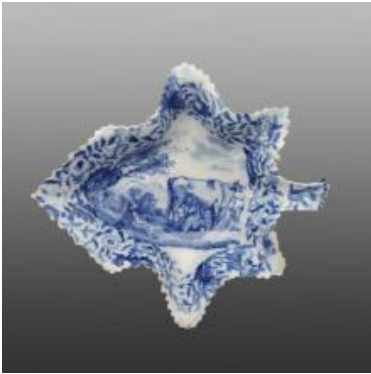

[View PDF](#)

Underglaze

Printing in a single color on earthenware and stoneware 1780-1820

[Add to My Gallery](#) | [Create an Album](#)

Additional Image:

[enlarge \[+\]](#)

Shown here is another example of the Milkmaid pattern printed horizontally in blue on a molded pickle dish.

[enlarge \[+\]](#)

A view of the back of the molded pickle dish is provided here.

Shape Type

Dinner & Dessert Wares

Pattern Type

Animals

Date

1810-1815

Dimensions

- Diameter: 5.50 in (13.97 cm)
- Height: 1.50 in (3.81 cm)

Maker

Unknown

Description:

An earthenware molded pickle dish printed in blue in what is commonly referred to as the Milkmaid pattern from the Durham Ox Series. These dishes were printed with the pattern viewed vertically as well as horizontally. See an example of the latter

below. These examples were printed without the inner border used on most patterns and shapes.

[BACK TO CATALOG INDEX](#)

Printing in a single color on earthenware and stoneware 1780-1820

[View All](#)

Animals