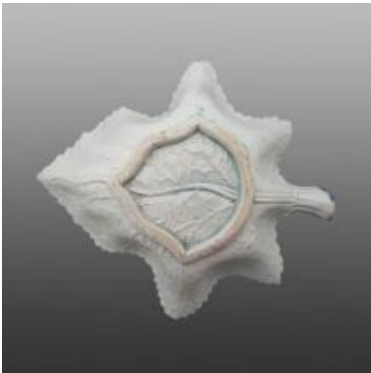

[View PDF](#)

Underglaze

Printing in a single color on earthenware and stoneware 1780-1820

[Add to My Gallery](#) | [Create an Album](#)

Additional Image:

[enlarge \[+\]](#)

Shown here is another example of the Milkmaid pattern printed horizontally in blue on a molded pickle dish.

[enlarge \[+\]](#)

A view of the back of the molded pickle dish is provided here.

Shape Type

Dinner & Dessert Wares

Pattern Type

Animals

Date

1810-1815

Dimensions

- Diameter: 5.50 in (13.97 cm)
- Height: 1.50 in (3.81 cm)

Maker

Unknown

Description:

An earthenware molded pickle dish printed in blue in what is commonly referred to as the Milkmaid pattern from the Durham Ox Series. These dishes were printed with the pattern viewed vertically as well as horizontally. See an example of the latter

below. These examples were printed without the inner border used on most patterns and shapes.

[BACK TO CATALOG INDEX](#)

Printing in a single color on earthenware and stoneware 1780-1820

[View All](#)

Animals