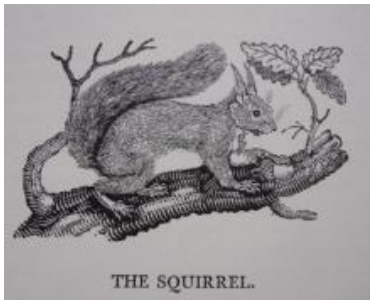

[enlarge [+]](#)

Title: Squirrel, TheArtist: Bewick, ThomasEngraver / Plate Maker: Bewick, ThomasPrint Date: 1790

Shape Type

Miscellaneous

Pattern Type

Animals

Date

1810-1820

Dimensions

- Height: 3.25 in (8.26 cm)
- Length: 5.00 in (12.70 cm)

Maker

Unknown

Description:

An earthenware child's teapot printed with patterns inspired by two Thomas Bewick prints of a Squirrel and a Ferret.

[BACK TO CATALOG INDEX](#)

Printing in a single color on earthenware and stoneware 1780-1820

[View All](#)