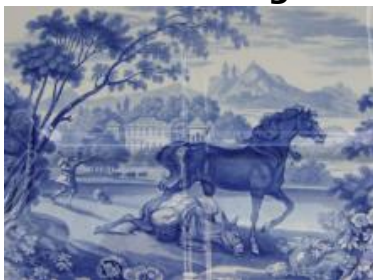

[View PDF](#)

Underglaze

Printing in a single color on earthenware and stoneware 1820-1850

[Add to My Gallery](#) | [Create an Album](#)

Additional Image:

[enlarge \[+\]](#)

Pattern close-up.

Shape Type

Dinner & Dessert Wares

Pattern Type

Animals

Date

1830-33

Dimensions

- Length: 20.75 in (52.71 cm)

Maker

Spode

Maker's Mark:

Printed

[enlarge \[+\]](#)

Description:

An earthenware well and tree platter printed in blue in The Horse and the Loaded Ass pattern from Spode's Aesop's Fables series.

[BACK TO CATALOG INDEX](#)