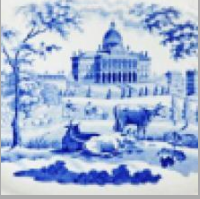

### **Description:**

A handled, molded shell shaped earthenware dessert dish printed in blue with the pattern named Frigate II. Frigates scouted for the fleet, went on commerce-raiding missions and patrols, conveyed messages and dignitaries, and filled in places in the line of ,if there was a shortage of battleships.

[BACK TO CATALOG INDEX](#)

Printing in a single color on earthenware and stoneware 1780-1820

[View All](#)

Landscapes and Waterscapes

[View All](#)

Shipping Series - Maker Unknown

[View All](#)

Examples by Maker