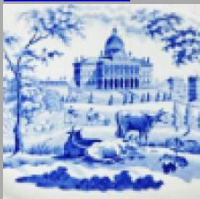

### **Description:**

An earthenware platter printed in blue in the Monk's Rock Series, Tenby pattern. Minton designed the pattern from a scene depicted in Middiman's "Select Views of Great Britain" published in 1813. The large rock, also known by the Norse name Giltar or Gildar, is commonly called Monk's Rock, due probably to an association with a Benedictine priory on nearby Caldey Island. Tenby is a *expand* [+]

[BACK TO CATALOG INDEX](#)

Printing in a single color on earthenware and stoneware 1820-1850

[View All](#)

Landscapes and Waterscapes

[View All](#)

Examples by Maker

[View All](#)

Print Type Indexd