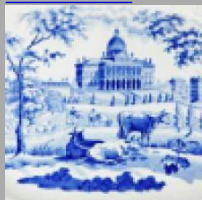

[enlarge \[+\]](#)

Maker's Mark:

Printed

[enlarge \[+\]](#)

Description:

This earthenware plate is printed in blue and named View of London. The engaging combination landscape and waterscape pattern includes a view of the London skyline with London Bridge and St. Paul's Cathedral. While difficult to read, the impressed maker's mark also includes the words "New Wares" under the maker's name.

[BACK TO CATALOG INDEX](#)

Printing in a single color on earthenware and stoneware 1820-1850

[View All](#)

Landscapes and Waterscapes

[View All](#)

Examples by Maker

[View All](#)

Print Type Indexd