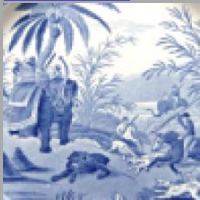

[enlarge \[+\]](#)

Opposite side of the jug.

Shape Type

Miscellaneous

Pattern Type

Chinese, Asian and Other Exotic Themes

Date

1800-1820

Dimensions

- Height: 9.63 in (24.46 cm)

Maker

Unknown

Description:

A pearlware jug printed in brown and colored in underglaze in the Chinese Raft pattern with a faint blue wash on the very edge of the rim. A possible attribution to Herculaneum was made of a similar pattern due to the shape of a coffee pot, c.1810. The prominent feature is a boy on a raft. The border incorporates selected scenes from the central

expand [+]

BACK TO CATALOG INDEX

Printing in a single color on earthenware and stoneware 1780-1820

[View All](#)

Chinese, Asian and Other Exotic Themes

[View All](#)

Examples by Maker

[View All](#)