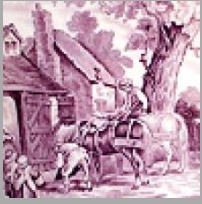

An earthenware platter printed in blue in the Monopteros pattern. Although not marked, it is attributed to Rogers.

[BACK TO CATALOG INDEX](#)

Printing in a single color on earthenware and stoneware 1820-1850

[View All](#)