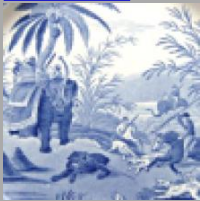

[enlarge \[+\]](#)

**Description:**

A porcelain saucer printed in one of several variations of this pattern from a tea service. Ian Harvey, in his book Rathbone assigns pattern #352(3) to this version with gilding. The transfer printing is underglaze, but overglaze enameling completes the pattern.

[BACK TO CATALOG INDEX](#)

Printing on porcelain 1800-1900

[View All](#)

Chinese, Asian and Other Exotic Themes

[View All](#)

Examples by Maker

[View All](#)

Printed & Painted