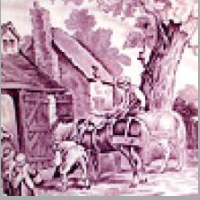

Handle close-up.

Shape Type

Dinner & Dessert Wares

Pattern Type

Animals

Date

1820-30

Dimensions

- Length: 10.75 in (27.31 cm)

Maker

Unknown

**Description:**

An earthenware footed dessert comport printed in blue in the Grazing Rabbits pattern.

[BACK TO CATALOG INDEX](#)

Printing in a single color on earthenware and stoneware 1820-1850