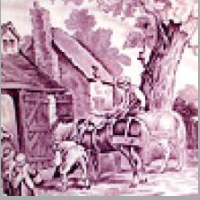

Dimensions

- Length: 16.00 in (40.64 cm)

Maker

Unknown

Description:

An earthenware soup tureen, cover and stand with molded embellishments printed in the Winemakers pattern . The molded handles and the finial are painted in a deep cobalt blue ground.

[BACK TO CATALOG INDEX](#)

Printing in a single color on earthenware and stoneware 1820-1850

[View All](#)

Literature, Classical, Mythology, and the Arts

[View All](#)

Examples by Maker

[View All](#)

Print Type Indexd