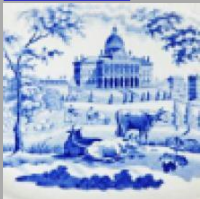

Landscapes and Waterscapes

[View All](#)