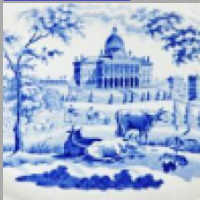

Shape Type

Dinner & Dessert Wares

Pattern Type

Landscapes and Waterscapes

Date

1827-1829

Dimensions

- Height: 5.71 in (14.50 cm)
- Length: 8.50 in (21.59 cm)

Maker

William Adams III & Son

Description:

An earthenware sauce tureen and cover printed in dark blue with a view of Sussex Place, Regents Park, London. This example is unmarked but is from the Regents Park Series.

[BACK TO CATALOG INDEX](#)

Printing in a single color on earthenware and stoneware 1820-1850

[View All](#)

Landscapes and Waterscapes

[View All](#)

Regents Park - Adams

[View All](#)

Examples by Maker