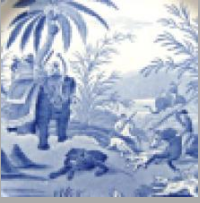

Shape Type

Dinner & Dessert Wares

Pattern Type

Chinese, Asian and Other Exotic Themes

Date

1792-1803

Dimensions

- Height: 5.25 in (13.34 cm)
- Length: 13.50 in (34.29 cm)
- Width: 7.88 in (20.02 cm)

### **Description:**

A finely potted ironstone dessert service center piece, of oval shape on a pedestal base, printed in blue in an early version of the Turner Willow pattern with molded handles and wheat design on the edge of both sides of the dish. The molded areas and the dish rim are painted in a blue ground.

[BACK TO CATALOG INDEX](#)

Printing in a single color on earthenware and stoneware 1780-1820

[View All](#)

Chinese, Asian and Other Exotic Themes

[View All](#)

Examples by Maker

[View All](#)

Printed & Painted