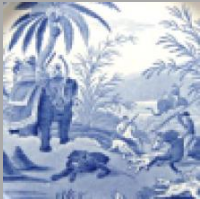

Date

1775 - 1790

Dimensions

- Diameter: 3.00 in (7.62 cm)

Maker  
Caughley

**Maker's Mark:**

Printed

[enlarge \[+\]](#)

**Description:**

An egg drainer printed with the popular Chinese-derived Fisherman pattern, also known as Pleasure Boat.

[BACK TO CATALOG INDEX](#)

Printing on porcelain 1750-1800

[View All](#)

Chinese, Asian and Other Exotic Themes