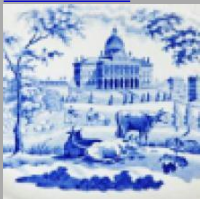

[enlarge](#) [+]

Description:

An earthenware soup plate in the View of York pattern from the Diorama series. Situated at the confluence of the Rivers Ouse and Foss, York is an ancient city, founded by the Romans in 71 AD under the name Eboracum. The Danes modified this to Jorvik after invading, and York derives from that. This view shows the medieval stone walls, part of York Castle

[expand](#) [+]

[BACK TO CATALOG INDEX](#)

Printing in a single color on earthenware and stoneware 1820-1850

[View All](#)

Landscapes and Waterscapes

[View All](#)

Examples by Maker

[View All](#)