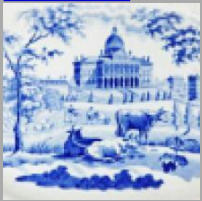

[View PDF](#)

Underglaze

Printing in a single color on earthenware and stoneware 1780-1820

[Add to My Gallery](#) | [Create an Album](#)

Shape Type

Breakfast & Tea Wares

Pattern Type

Landscapes and Waterscapes

Date

1812-1820

Maker

Robert Hamilton

Description:

A pearlware urn shaped coffee pot printed in blue in the Ruined Castle pattern. Whilst this example is not marked, it is assigned to Hamilton based on the same pattern identified from pieces marked HAMILTON/STOKE.

[BACK TO CATALOG INDEX](#)

Printing in a single color on earthenware and stoneware 1780-1820

[View All](#)

Landscapes and Waterscapes

[View All](#)

Examples by Maker

[View All](#)

Print Type Indexd