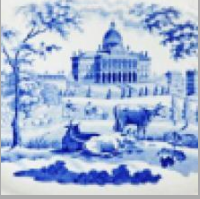

### **Description:**

A large earthenware compote very well printed with views from the Pomerania series. This is one of many scenes in John Ridgway's series. Another view is seen on the side view below. Most pieces in this series were marked with the name, but the example shown here was not.

[BACK TO CATALOG INDEX](#)

Printing in a single color on earthenware and stoneware 1820-1850

[View All](#)

Landscapes and Waterscapes

[View All](#)

Examples by Maker

[View All](#)

Print Type Indexd