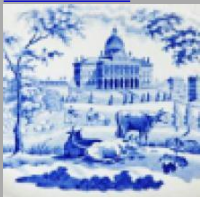

[enlarge \[+\]](#)

**Description:**

An earthenware plate printed in dark blue with a named view Kingsweston, Gloucestershire. This example is from Riley's Large Scroll Border series which was made primarily for the export market. Kings Weston is a fine country house designed by Sir John Vanburgh for Edward Southwell and completed in 1725. Edward's father had been Clerk to the Council of King Charles II and Edward was *expand* [+]

[BACK TO CATALOG INDEX](#)

Printing in a single color on earthenware and stoneware 1780-1820

[View All](#)

Landscapes and Waterscapes

[View All](#)

Examples by Maker

[View All](#)

Print Type Indexd