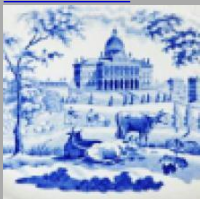

Additional Source Image:

[enlarge \[+\]](#)

Plate with Acanthus Scrolls Border and landscape multicolor print. For catalog entry click here

[enlarge \[+\]](#)

Plate with Butterfly Border which may be found with impressed mark WOOD.

Maker

Enoch Wood & Sons

Description:

An earthenware jug with a multi-color printed landscape pattern on each side. The landscape depicts a man in the middle distance fishing in a stream with castellated turret and buildings behind. The print is composed of four color prints in blue, yellow, green and brown, superimposed upon one another to create the complete scene. The center design is known on a plate from the *expand* [+]

BACK TO CATALOG INDEX

Printing in multiple colors

[View All](#)

Landscapes and Waterscapes

[View All](#)

Examples by Maker

[View All](#)

Print Type Indexd