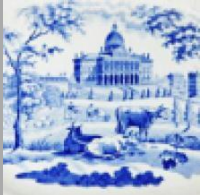

Landscapes and Waterscapes

[View All](#)