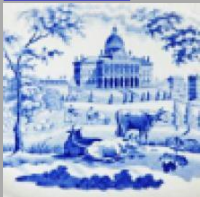

Date

1820 - 1846

Dimensions

- Diameter: 10.25 in (26.04 cm)

Maker

Enoch Wood & Sons

Maker's Mark:

Impressed

[enlarge \[+\]](#)

Description:

An earthenware plate printed in dark blue in a pattern known as Union Line #2. It is from the Shell Border Series with Grotto-Shaped Center. This plate is similar to another Wood pattern known as Union Line #1, but there are marked differences in the waves, clouds, shoreline, and the rope running from the ship to the small boat. The old Union Line was formed in

[expand \[+\]](#)

[BACK TO CATALOG INDEX](#)

Printing in a single color on earthenware and stoneware 1820-1850

[View All](#)

Landscapes and Waterscapes

[View All](#)

Examples by Maker

[View All](#)